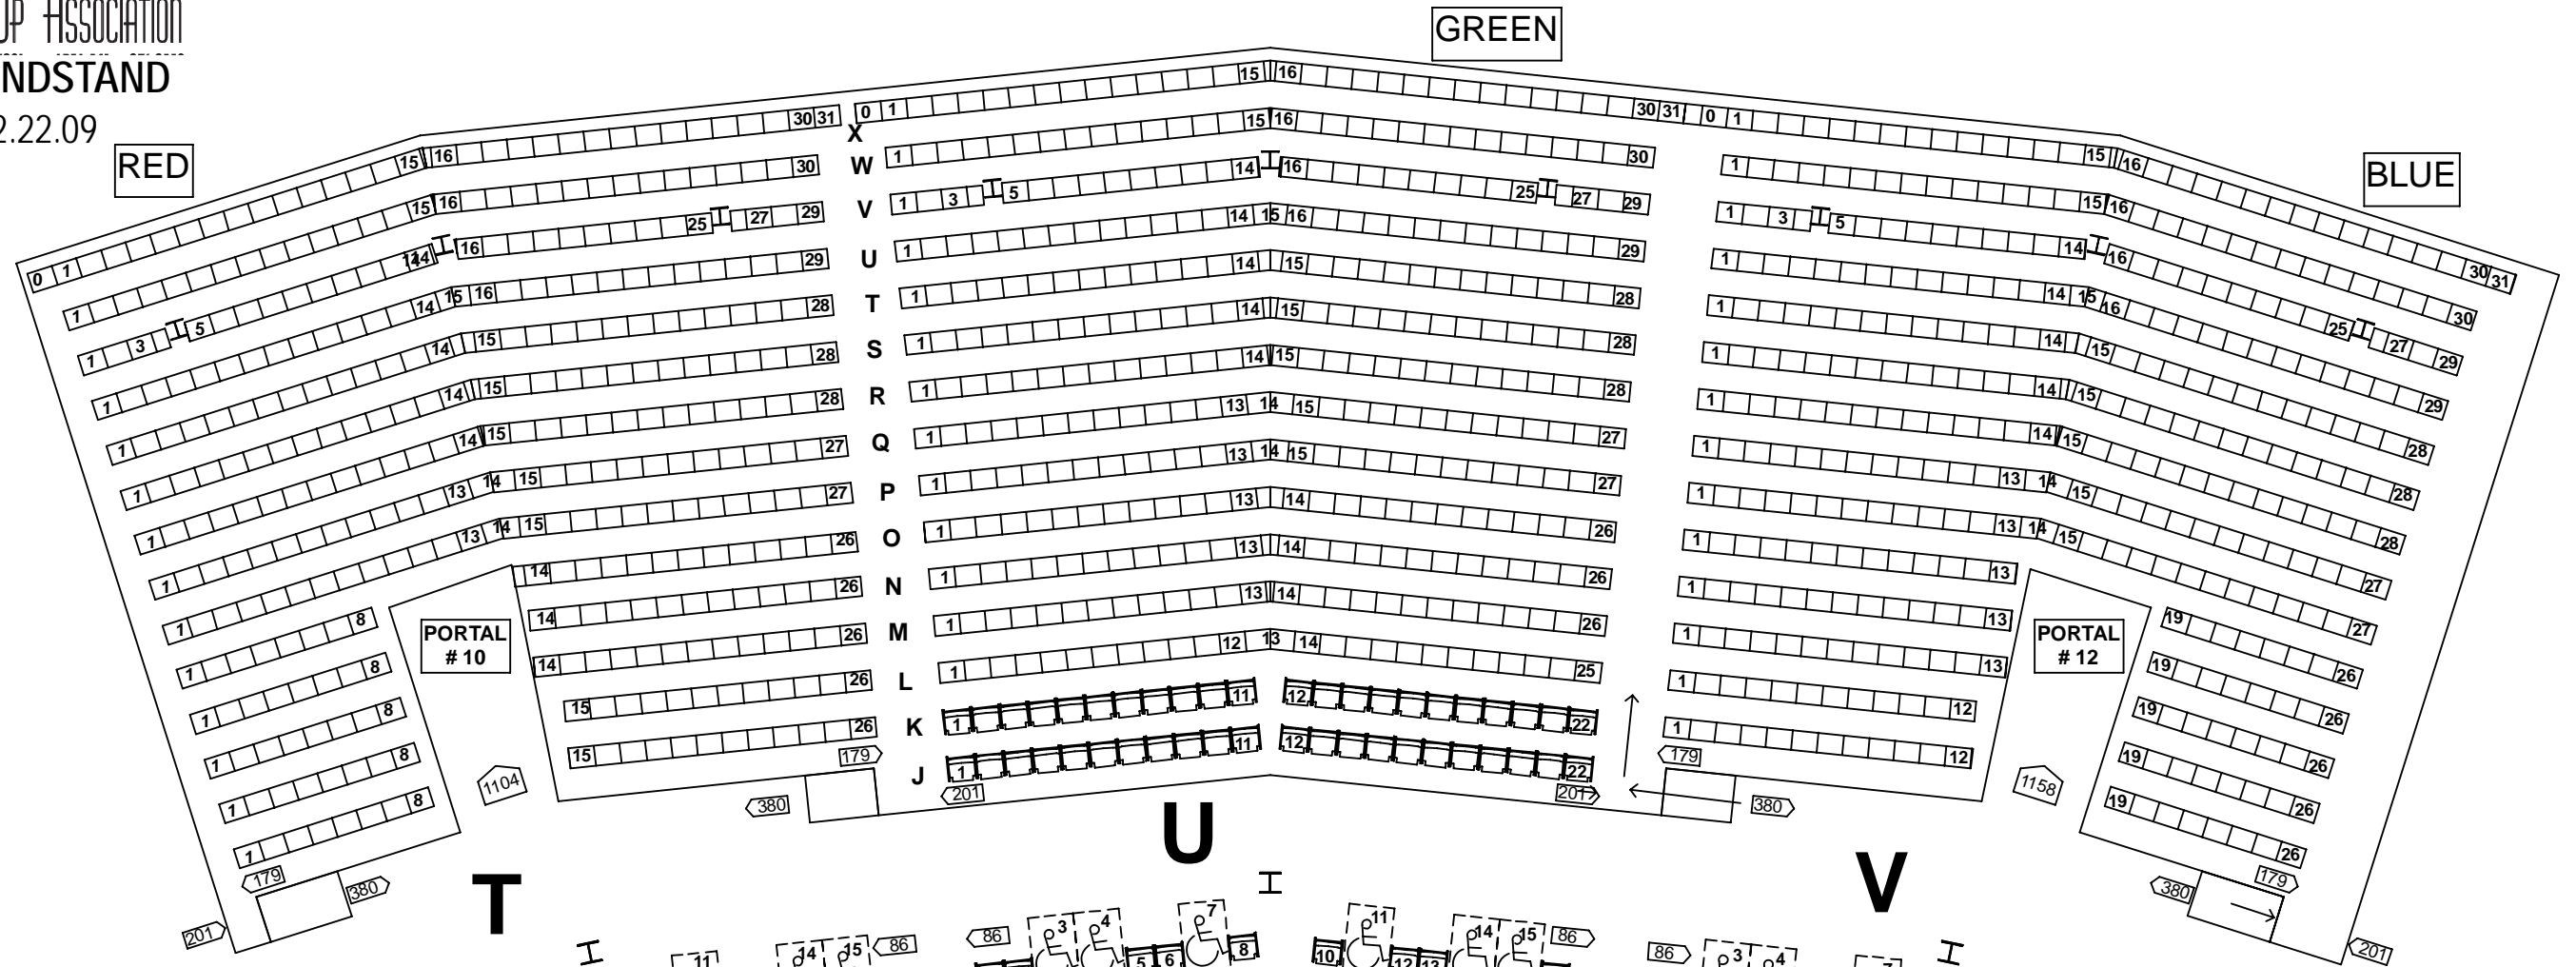

THE PENDLETON ROUND-UP ASSOCIATION CENTENNIAL GRANDSTAND

SEAT LAYOUT 12.22.09

SEATING TOTALS	
5120	- Upper Bench
308	- Upper Box
80	- ADA / 123 - Comp.
447	- Lower Box
1735	- Lower Bench
7813	Total

SECTION Q	
358	- Upper Bench
44	- Upper Box
3	- ADA / 7 - Comp.
21	- Lower Box
83	- Lower Bench

SECTION R	
358	- Upper Bench
0	- Upper Box
5	- ADA / 7 - Comp.
27	- Lower Box
101	- Lower Bench

SECTION S	
358	- Upper Bench
44	- Upper Box
6	- ADA / 9 - Comp.
32	- Lower Box
125	- Lower Bench

Sections Q, R, S	
1074	- Upper Bench
88	- Upper Box
14	- ADA / 23 - Comp.
80	- Lower Box
309	- Lower Bench
1588	Total

KEY PLAN

3 SEATING SECTIONS Q - R - S

THE PENDLETON ROUND-UP ASSOCIATION
CENTENNIAL GRANDSTAND
SEAT LAYOUT 12.22.09

SEATING TOTALS	
5120	- Upper Bench
308	- Upper Box
80	- ADA / 123 - Comp.
447	- Lower Box
1735	- Lower Bench
7813	Total