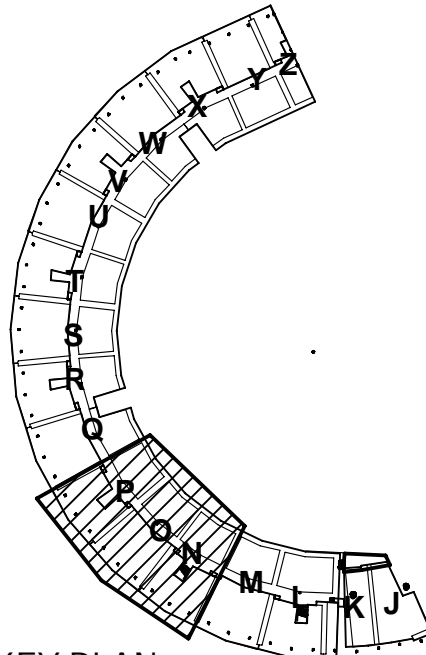

THE PENDLETON ROUND-UP ASSOCIATION
CENTENNIAL GRANDSTAND
SEAT LAYOUT 12.22.09

SEATING TOTALS
5120 - Upper Bench
308 - Upper Box
80 - ADA / 123 - Comp.
447 - Lower Box
1735- Lower Bench
7813 Total

1 SEATING SECTIONS J - K - L - M

KEY PLAN

THE PENDLETON ROUND-UP ASSOCIATION
CENTENNIAL GRANDSTAND
SEAT LAYOUT 12.22.09

SEATING TOTALS
5120 - Upper Bench
308 - Upper Box
80 - ADA / 123 - Comp.
447 - Lower Box
1735 - Lower Bench
7813 Total

YELLOW

BLUE

RED

KEY PLAN

SECTION N
353 - Upper Bench
0 - Upper Box
6 - ADA / 9 - Comp.
32 - Lower Box
125 - Lower Bench

SECTION O
358 - Upper Bench
44 - Upper Box
6 - ADA / 9 - Comp.
32 - Lower Box
125 - Lower Bench