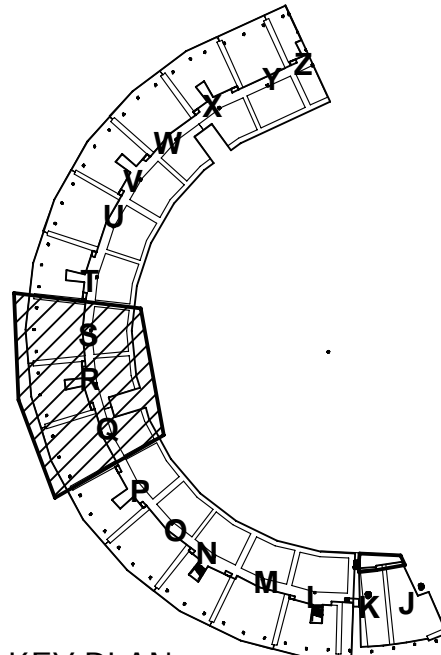

THE PENDLETON ROUND-UP ASSOCIATION CENTENNIAL GRANDSTAND

SEAT LAYOUT 12.22.09

SEATING TOTALS	
5120	- Upper Bench
308	- Upper Box
80	- ADA / 123 - Comp.
447	- Lower Box
1735	- Lower Bench
7813	Total

SECTION Q	
358	- Upper Bench
44	- Upper Box
3	- ADA / 7 - Comp.
21	- Lower Box
83	- Lower Bench

SECTION R	
358	- Upper Bench
0	- Upper Box
5	- ADA / 7 - Comp.
27	- Lower Box
101	- Lower Bench

SECTION S	
358	- Upper Bench
44	- Upper Box
6	- ADA / 9 - Comp.
32	- Lower Box
125	- Lower Bench

Sections Q, R, S	
1074	- Upper Bench
88	- Upper Box
14	- ADA / 23 - Comp.
80	- Lower Box
309	- Lower Bench
1588	Total