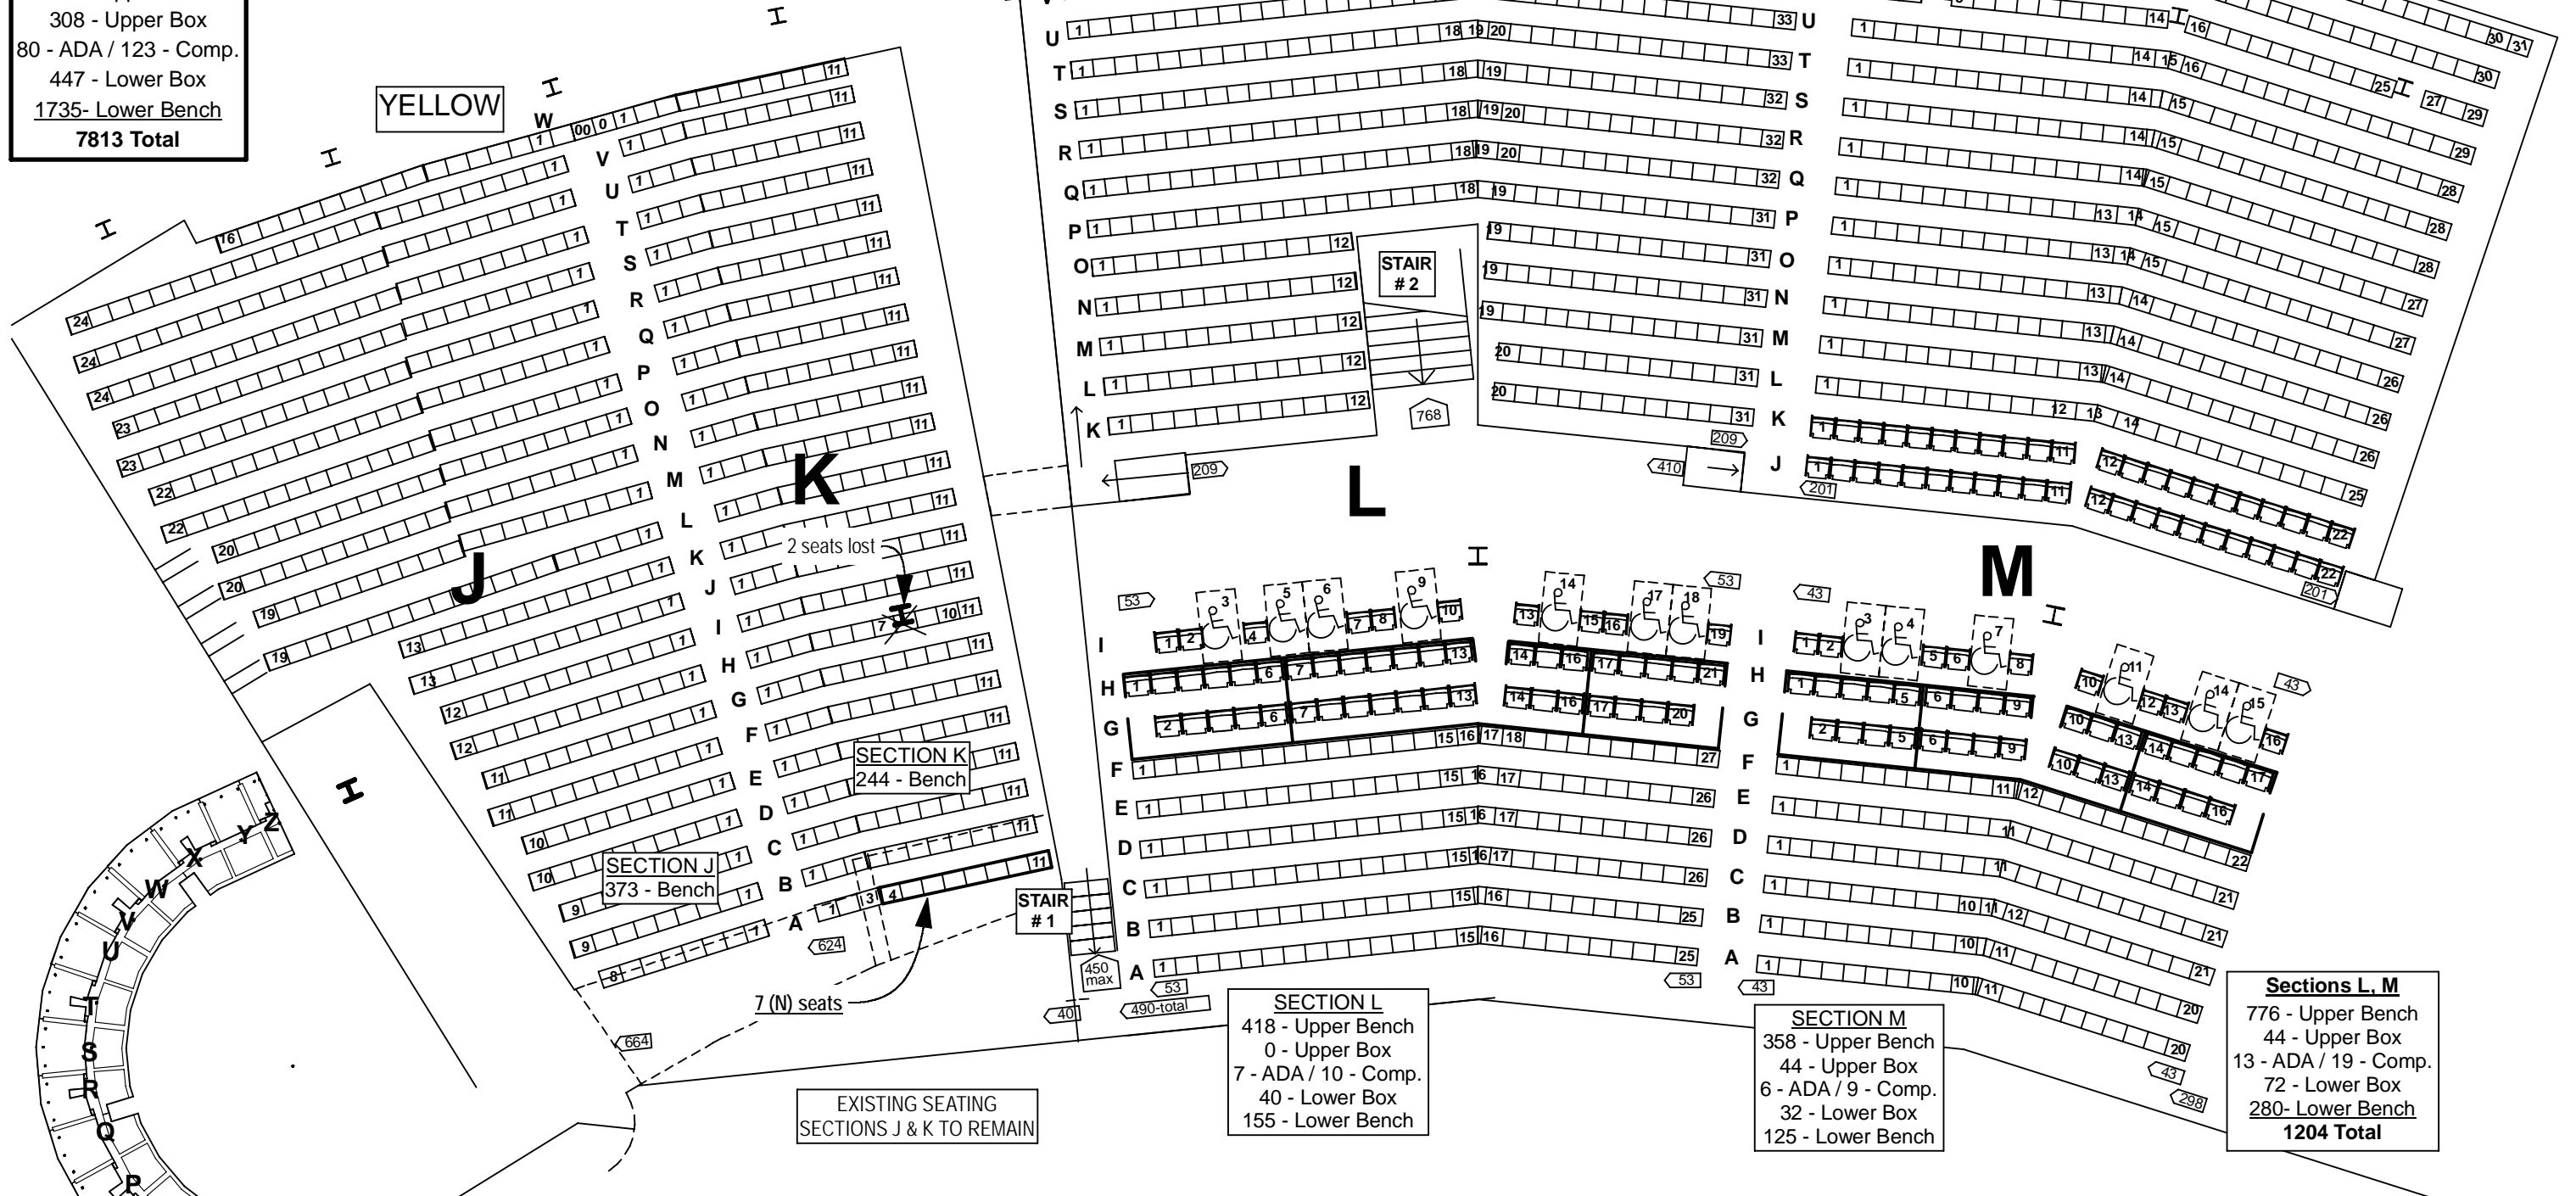

THE PENDLETON ROUND-UP ASSOCIATION
CENTENNIAL GRANDSTAND
SEAT LAYOUT 12.22.09

SEATING TOTALS
5120 - Upper Bench
308 - Upper Box
80 - ADA / 123 - Comp.
447 - Lower Box
1735- Lower Bench
7813 Total

1 SEATING SECTIONS J - K - L - M

KEY PLAN

THE PENDLETON ROUND-UP ASSOCIATION
CENTENNIAL GRANDSTAND
SEAT LAYOUT 12.22.09

SEATING TOTALS
5120 - Upper Bench
308 - Upper Box
80 - ADA / 123 - Comp.
447 - Lower Box
1735 - Lower Bench
7813 Total

THE PENDLETON ROUND-UP ASSOCIATION CENTENNIAL GRANDSTAND

SEAT LAYOUT 12.22.09

SEATING TOTALS	
5120	- Upper Bench
308	- Upper Box
80	- ADA / 123 - Comp.
447	- Lower Box
1735	- Lower Bench
7813	Total

SECTION Q	
358	- Upper Bench
44	- Upper Box
3	- ADA / 7 - Comp.
21	- Lower Box
83	- Lower Bench

KEY PLAN

3 SEATING SECTIONS Q - R - S

THE PENDLETON ROUND-UP ASSOCIATION
CENTENNIAL GRANDSTAND
SEAT LAYOUT 12.22.09

SEATING TOTALS	
5120	- Upper Bench
308	- Upper Box
80	- ADA / 123 - Comp.
447	- Lower Box
1735	- Lower Bench
7813	Total