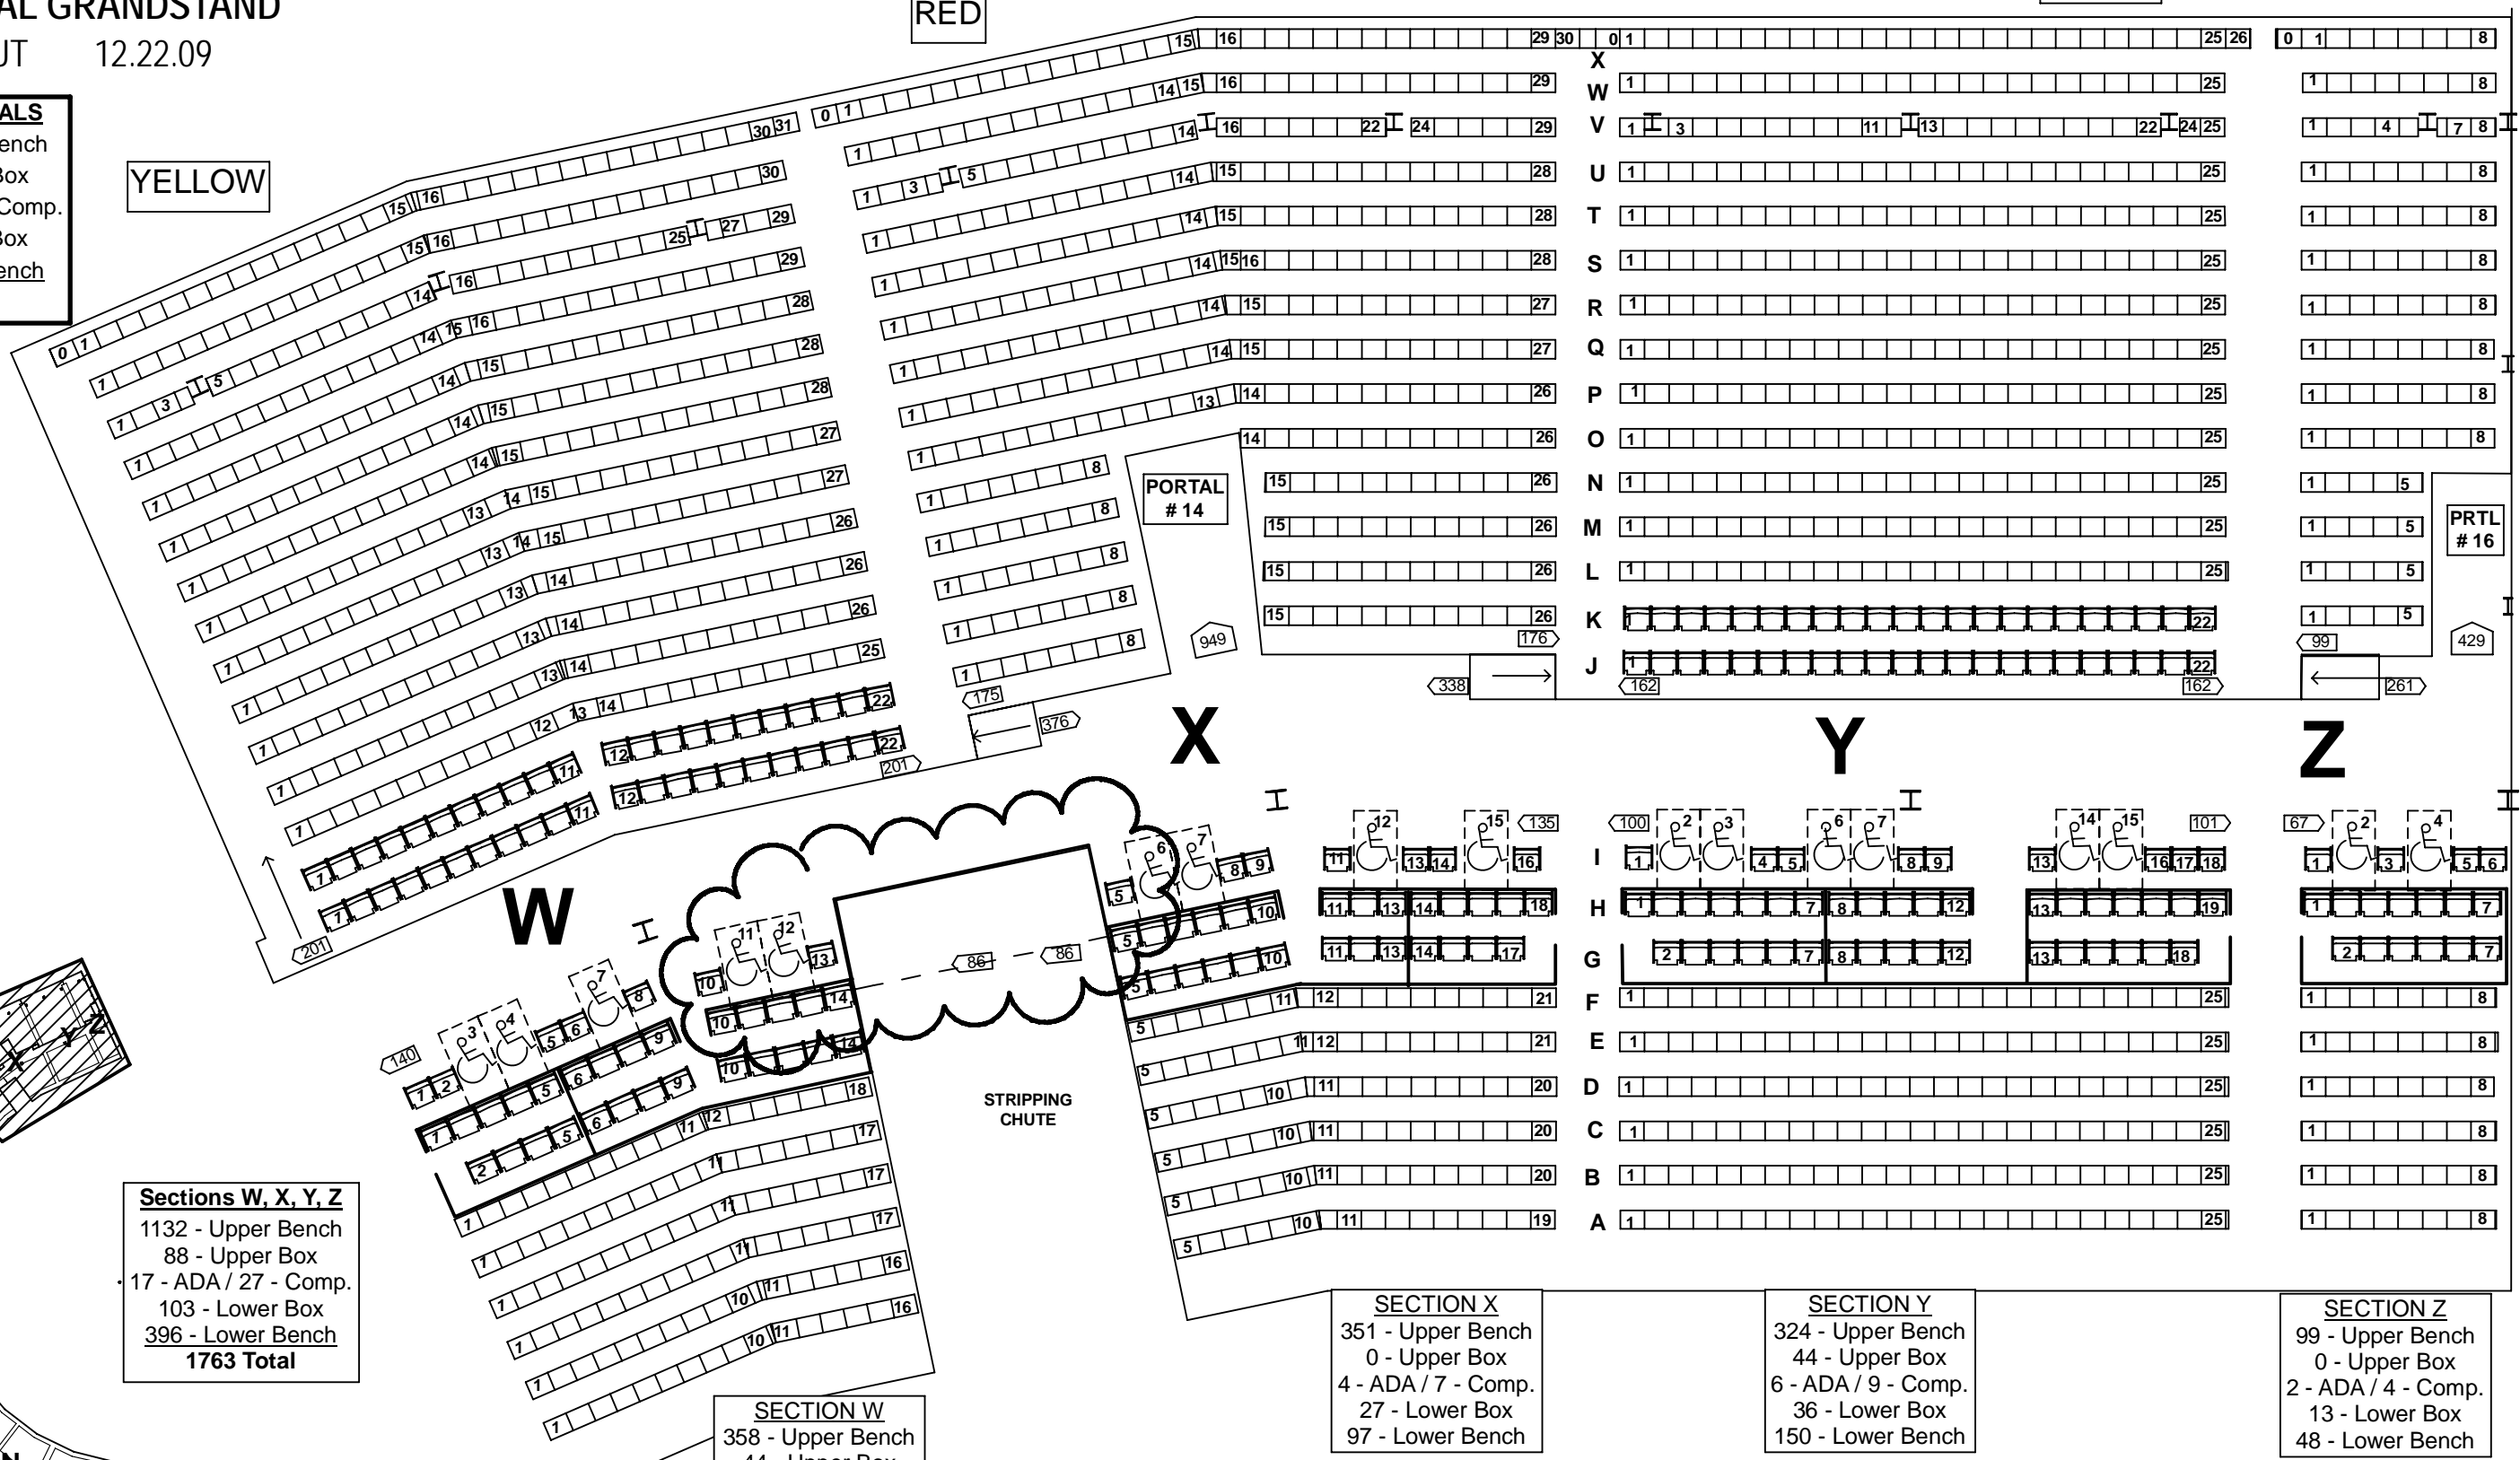

SEATING TOTALS
5120 - Upper Bench
308 - Upper Box
80 - ADA / 123 - Comp.
447 - Lower Box
1735 - Lower Bench
7813 Total

GREEN

RED

YELLOW

KEY PLAN

Sections W, X, Y, Z
1132 - Upper Bench
88 - Upper Box
17 - ADA / 27 - Comp.
103 - Lower Box
396 - Lower Bench
1763 Total

SECTION Z
99 - Upper Bench
0 - Upper Box
2 - ADA / 4 - Comp.
13 - Lower Box
48 - Lower Bench

5 SEATING SECTIONS W - X - Y - Z