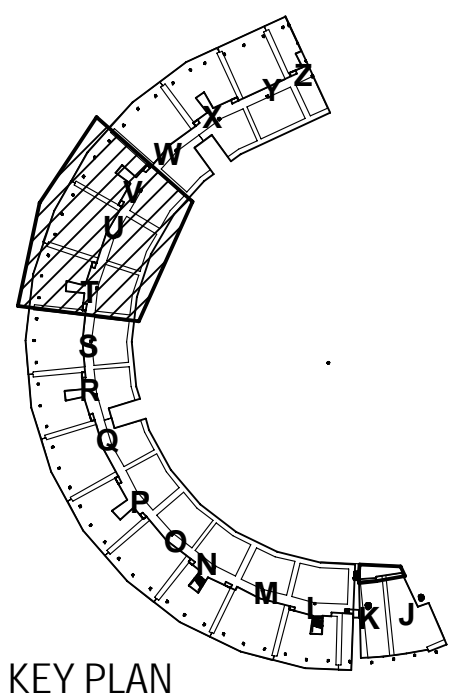

KEY PLAN

4 SEATING SECTIONS T - U - V