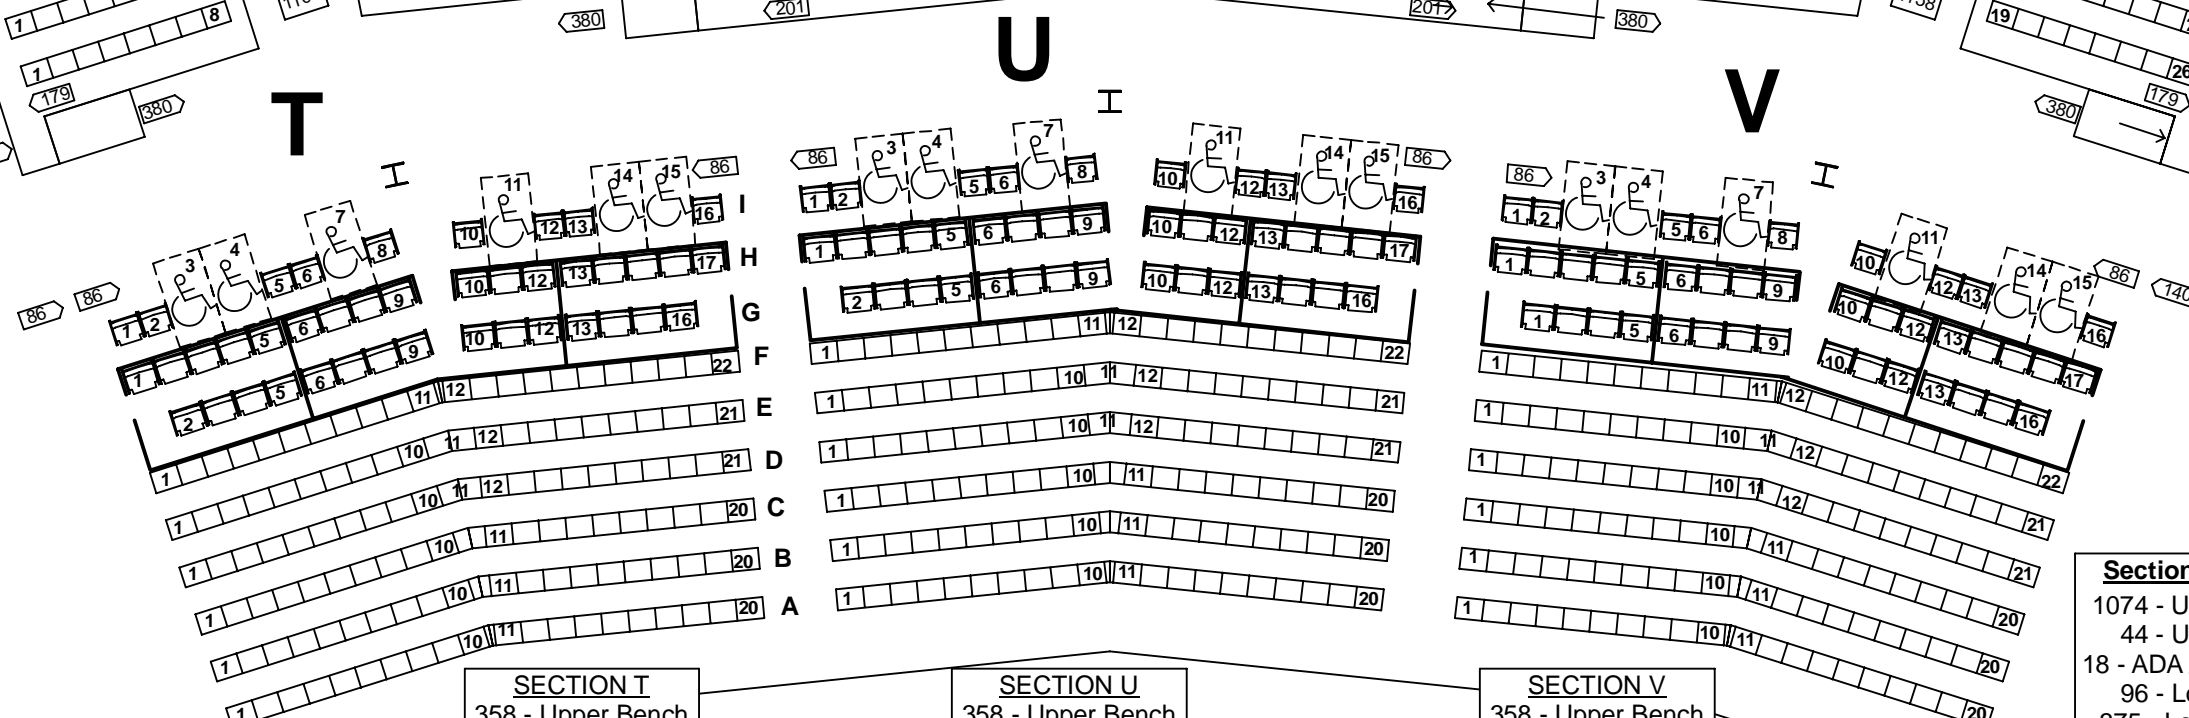

THE PENDLETON ROUND-UP ASSOCIATION CENTENNIAL GRANDSTAND

SEAT LAYOUT 12.22.09

SEATING TOTALS	
5120	- Upper Bench
308	- Upper Box
80	- ADA / 123 - Comp.
447	- Lower Box
1735	- Lower Bench
7813	Total

SECTION Q	
358	- Upper Bench
44	- Upper Box
3	- ADA / 7 - Comp.
21	- Lower Box
83	- Lower Bench

SECTION R	
358	- Upper Bench
0	- Upper Box
5	- ADA / 7 - Comp.
27	- Lower Box
101	- Lower Bench

SECTION S	
358	- Upper Bench
44	- Upper Box
6	- ADA / 9 - Comp.
32	- Lower Box
125	- Lower Bench

Sections Q, R, S	
1074	- Upper Bench
88	- Upper Box
14	- ADA / 23 - Comp.
80	- Lower Box
309	- Lower Bench
1588	Total

KEY PLAN

3 SEATING SECTIONS Q - R - S

THE PENDLETON ROUND-UP ASSOCIATION
CENTENNIAL GRANDSTAND
SEAT LAYOUT 12.22.09

SEATING TOTALS	
5120	- Upper Bench
308	- Upper Box
80	- ADA / 123 - Comp.
447	- Lower Box
1735	- Lower Bench
7813	Total

SECTION Z
99 - Upper Bench
0 - Upper Box
2 - ADA / 4 - Comp.
13 - Lower Box
48 - Lower Bench

5 SEATING SECTIONS W - X - Y - Z