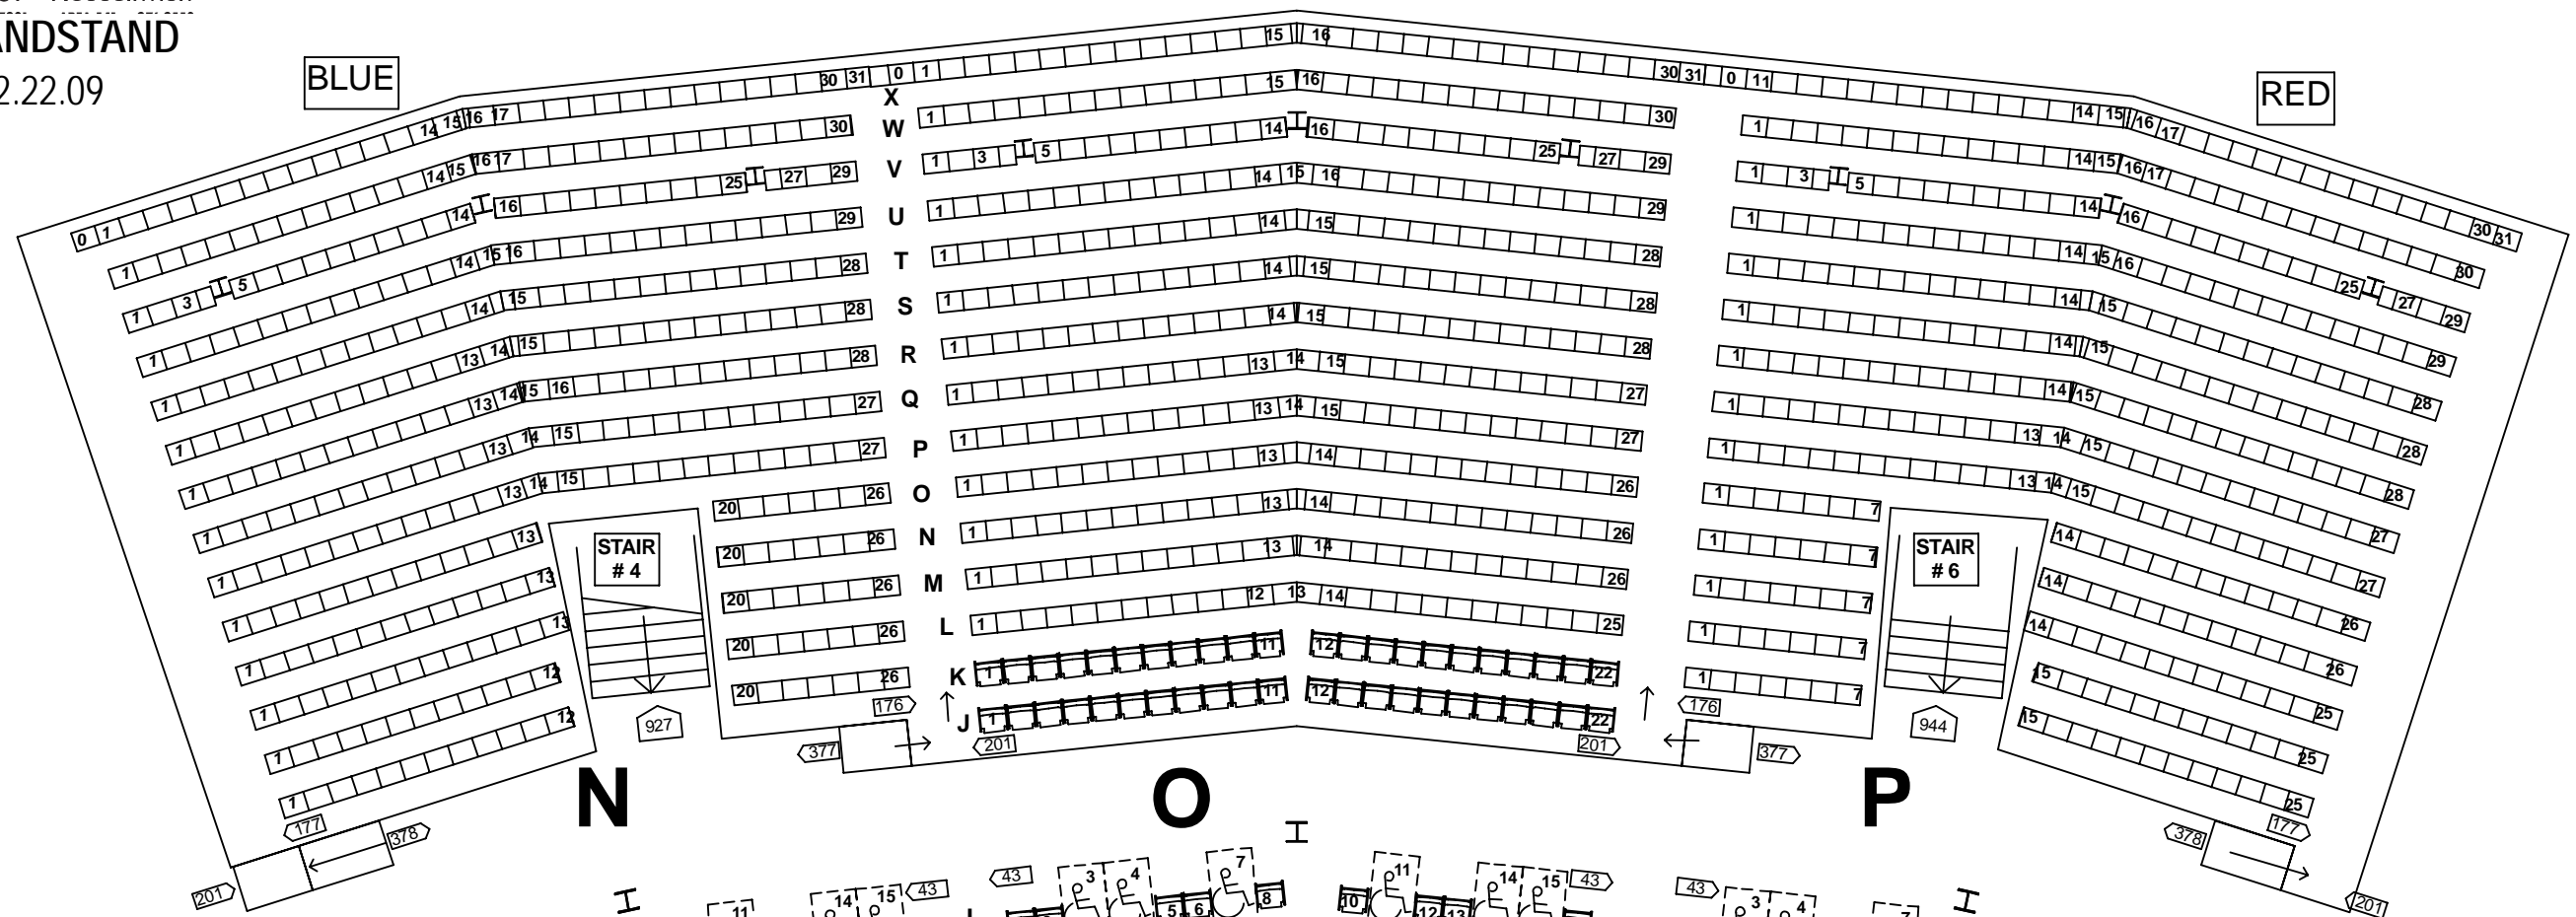

THE PENDLETON ROUND-UP ASSOCIATION
CENTENNIAL GRANDSTAND
SEAT LAYOUT 12.22.09

SEATING TOTALS
5120 - Upper Bench
308 - Upper Box
80 - ADA / 123 - Comp.
447 - Lower Box
1735 - Lower Bench
7813 Total

YELLOW

BLUE

RED

KEY PLAN

SECTION N
353 - Upper Bench
0 - Upper Box
6 - ADA / 9 - Comp.
32 - Lower Box
125 - Lower Bench

SECTION O
358 - Upper Bench
44 - Upper Box
6 - ADA / 9 - Comp.
32 - Lower Box
125 - Lower Bench

SECTION P
353 - Upper Bench
0 - Upper Box
6 - ADA / 9 - Comp.
32 - Lower Box
125 - Lower Bench

Sections N, O, P
1064 - Upper Bench
44 - Upper Box
18 - ADA / 27 - Comp.
96 - Lower Box
375 - Lower Bench
1624 Total