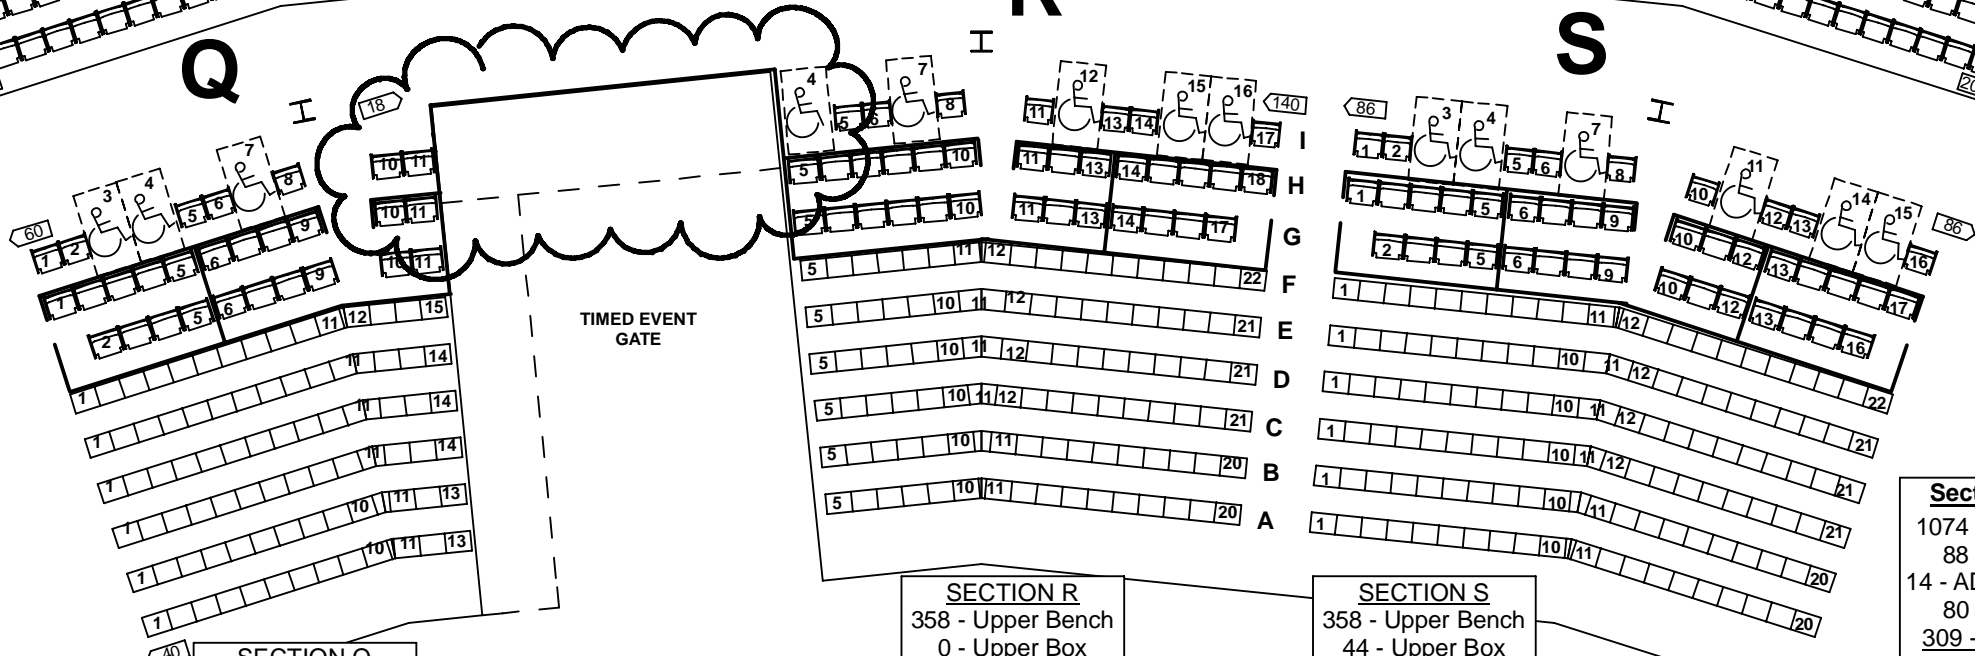

KEY PLAN

THE PENDLETON ROUND-UP ASSOCIATION
CENTENNIAL GRANDSTAND
SEAT LAYOUT 12.22.09

SEATING TOTALS
5120 - Upper Bench
308 - Upper Box
80 - ADA / 123 - Comp.
447 - Lower Box
1735 - Lower Bench
7813 Total

YELLOW

BLUE

RED

KEY PLAN

SECTION N
353 - Upper Bench
0 - Upper Box
6 - ADA / 9 - Comp.
32 - Lower Box
125 - Lower Bench

SECTION O
358 - Upper Bench
44 - Upper Box
6 - ADA / 9 - Comp.
32 - Lower Box
125 - Lower Bench

THE PENDLETON ROUND-UP ASSOCIATION CENTENNIAL GRANDSTAND

SEAT LAYOUT 12.22.09

SEATING TOTALS	
5120	- Upper Bench
308	- Upper Box
80	- ADA / 123 - Comp.
447	- Lower Box
1735	- Lower Bench
7813	Total

SECTION Q	
358	- Upper Bench
44	- Upper Box
3	- ADA / 7 - Comp.
21	- Lower Box
83	- Lower Bench

KEY PLAN

3 SEATING SECTIONS Q - R - S

THE PENDLETON ROUND-UP ASSOCIATION
CENTENNIAL GRANDSTAND
SEAT LAYOUT 12.22.09

SEATING TOTALS	
5120	- Upper Bench
308	- Upper Box
80	- ADA / 123 - Comp.
447	- Lower Box
1735	- Lower Bench
7813	Total