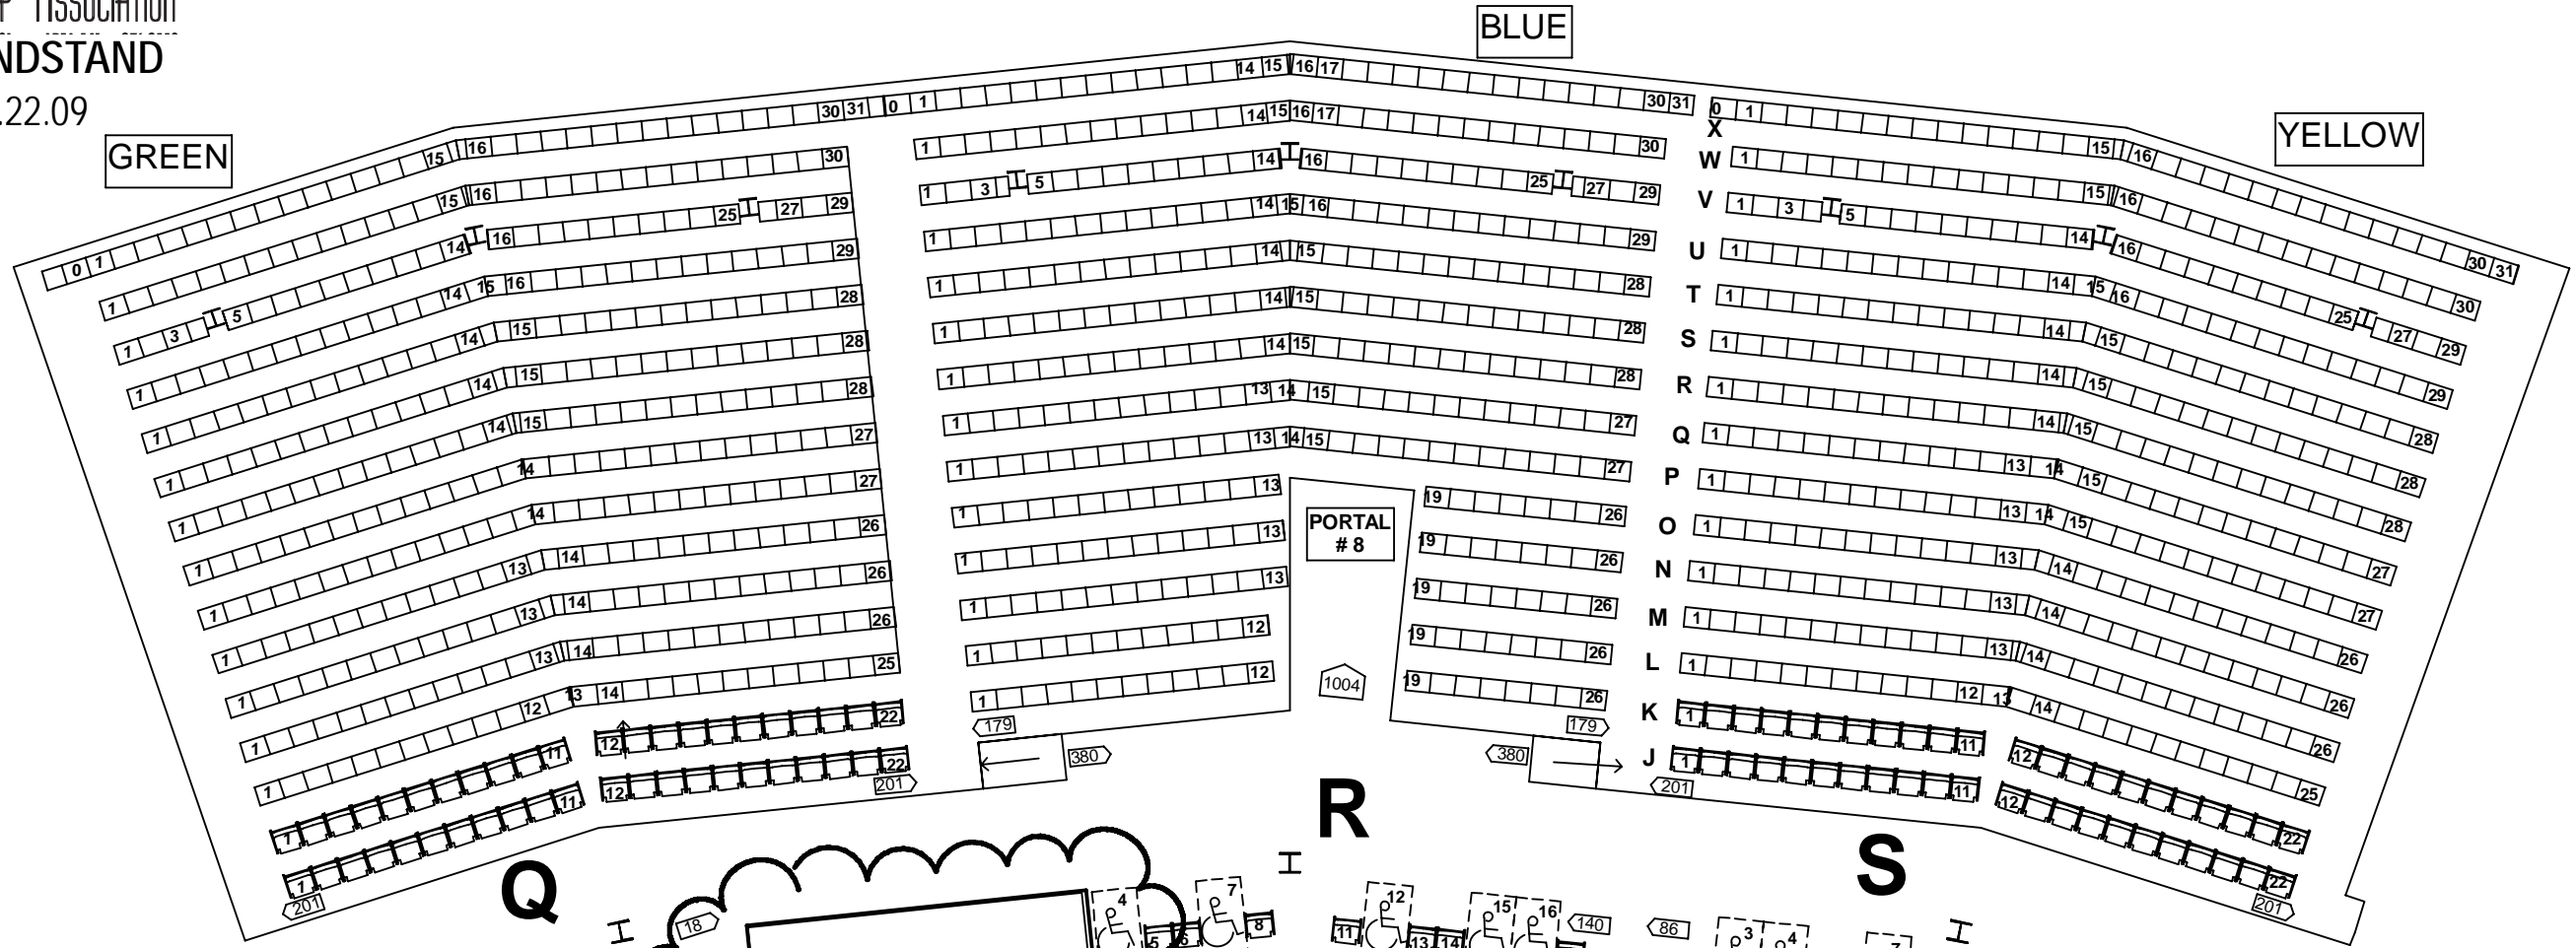

KEY PLAN

THE PENDLETON ROUND-UP ASSOCIATION
CENTENNIAL GRANDSTAND
SEAT LAYOUT 12.22.09

SEATING TOTALS
5120 - Upper Bench
308 - Upper Box
80 - ADA / 123 - Comp.
447 - Lower Box
1735 - Lower Bench
7813 Total

THE PENDLETON ROUND-UP ASSOCIATION CENTENNIAL GRANDSTAND

SEAT LAYOUT 12.22.09

SEATING TOTALS	
5120	- Upper Bench
308	- Upper Box
80	- ADA / 123 - Comp.
447	- Lower Box
1735	- Lower Bench
7813	Total

SECTION Q	
358	- Upper Bench
44	- Upper Box
3	- ADA / 7 - Comp.
21	- Lower Box
83	- Lower Bench