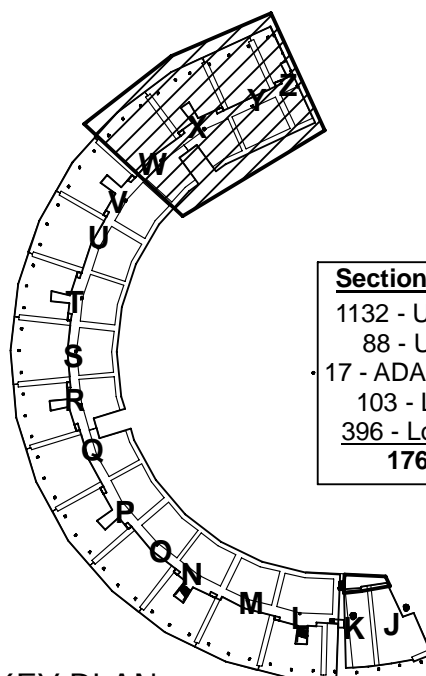

SECTION T	
358	- Upper Bench
0	- Upper Box
6	- ADA / 9 - Comp.
32	- Lower Box
125	- Lower Bench

SECTION U	
358	- Upper Bench
44	- Upper Box
6	- ADA / 9 - Comp.
32	- Lower Box
125	- Lower Bench

SECTION V	
358	- Upper Bench
0	- Upper Box
6	- ADA / 9 - Comp.
32	- Lower Box
125	- Lower Bench

Sections T, U, V :	
1074	- Upper Bench
44	- Upper Box
18	- ADA / 27 - Comp.
96	- Lower Box
375	- Lower Bench
1634	Total

KEY PLAN

4 SEATING SECTIONS T - U - V

THE PENDLETON ROUND-UP ASSOCIATION
CENTENNIAL GRANDSTAND
SEAT LAYOUT 12.22.09

SEATING TOTALS
5120 - Upper Bench
308 - Upper Box
80 - ADA / 123 - Comp.
447 - Lower Box
1735 - Lower Bench
7813 Total

GREEN

RED

YELLOW

KEY PLAN

Sections W, X, Y, Z
1132 - Upper Bench
88 - Upper Box
17 - ADA / 27 - Comp.
103 - Lower Box
396 - Lower Bench
1763 Total

SECTION W
358 - Upper Bench
44 - Upper Box
5 - ADA / 7 - Comp.
27 - Lower Box
101 - Lower Bench

SECTION X
351 - Upper Bench
0 - Upper Box
4 - ADA / 7 - Comp.
27 - Lower Box
97 - Lower Bench

SECTION Y
324 - Upper Bench
44 - Upper Box
6 - ADA / 9 - Comp.
36 - Lower Box
150 - Lower Bench